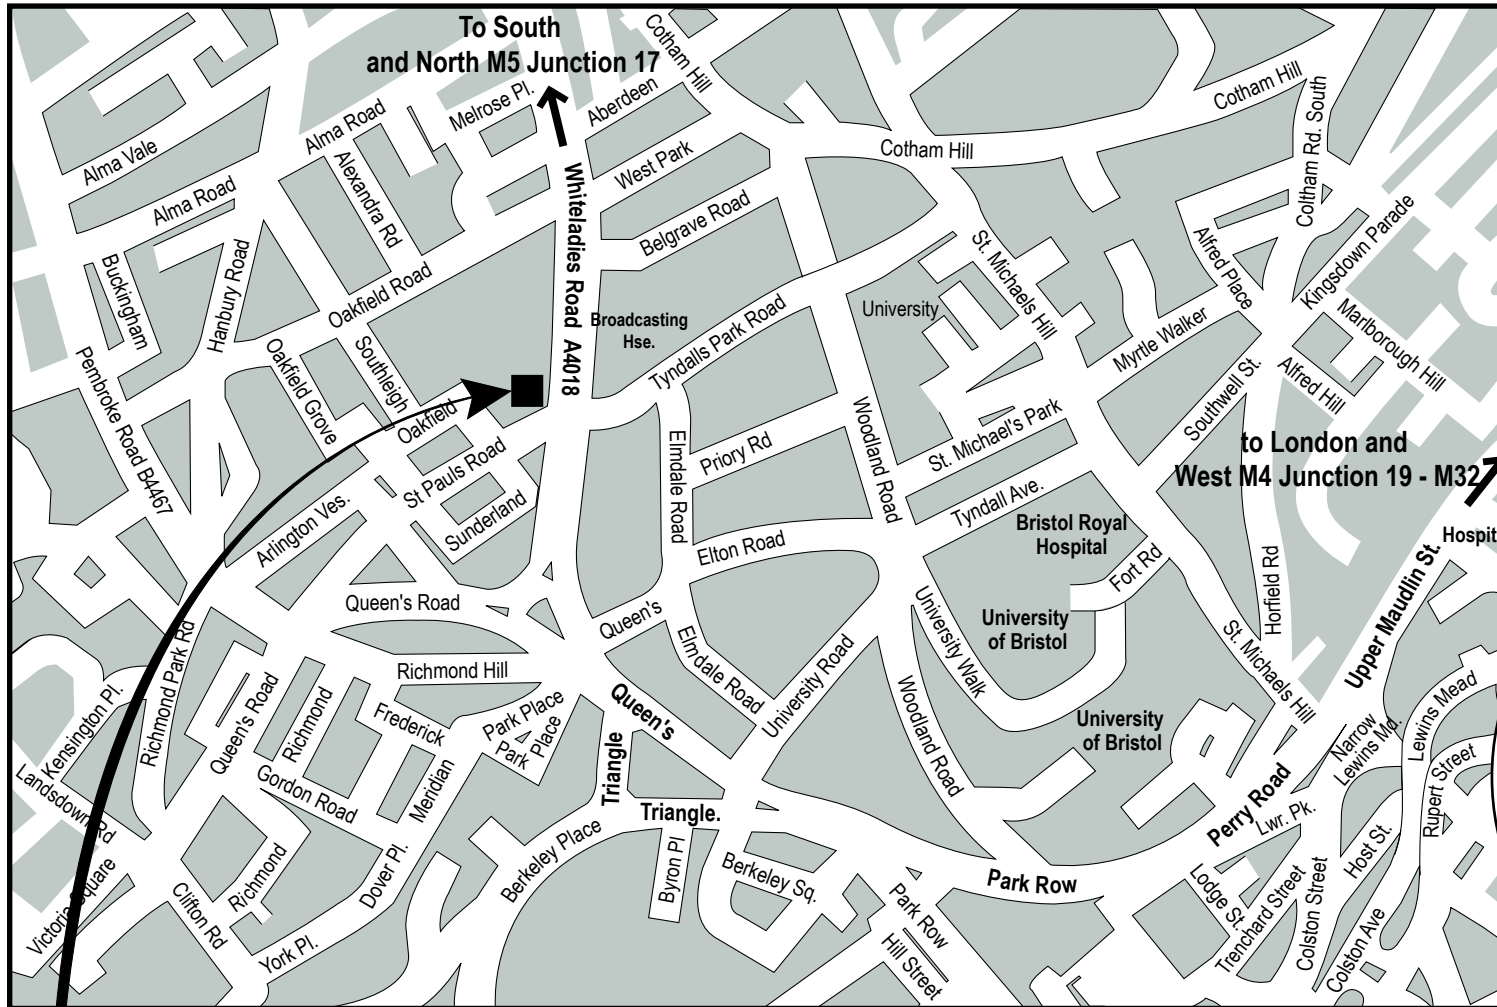

How to find Wakemans Bristol Office

Bristol Office:

16 Whiteladies Road, Clifton, Bristol BS8 2UG

Tel (0117) 973 0077 Fax: (0117) 973 3737

To reach us by road:

From London and West M32

Junction 19 off the M4 onto the M32 until it becomes the A4032. The A4032 becomes Newfoundland Way and then Newfoundland St. Turn right onto Bond Street. At the first roundabout, take the

2nd exit on to Marlborough St following signs to the Bristol Royal Infirmary. Follow this road through as it changes name from Marlborough St to Upper Maudlin St to Park Row and finally into Queens Road. Follow the one way system at the Triangle, heading towards Bristol Zoo. Take the 2nd exit off the Triangle roundabout onto Whiteladies Road (the A4018) and No 16 is on the junction of Whiteladies and St Paul's Road, turning to the left just after the traffic lights into Technology House.

From South M5 and North M5

Take Junction 17 onto the A4018, following the signs to Bristol Zoo. Carry straight along the A4018 for about 5 miles. At the junction with Redland Hill, continuing along the A4018 (now called

Westbury Rd) follow the signs to Bristol University or the Bristol Royal Infirmary. The A4018 goes through many name changes but eventually becomes Whiteladies Road. Pass the large Sainsbury's in Clifton Down Shopping Centre on your right. Go through 3 pedestrian crossings and just before the traffic lights at the junction of St Paul's Road and Whiteladies, turn right into No 16, Technology House.