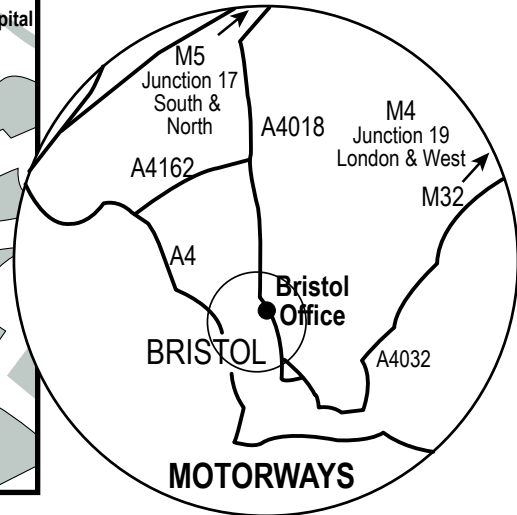

How to find Wakemans Bristol Office

Bristol Office:

16 Whiteladies Road, Clifton, Bristol BS8 2LG
Tel (0117) 973 0077 Fax: (0117) 973 3737

To reach us by road:

From London and West M32

Junction 19 off the M4 onto the M32 until it becomes the A4032. The A4032 becomes Newfoundland Way and then Newfoundland St. Turn right onto Bond Street. At the first roundabout, take the

2nd exit on to Marlborough St following signs to the Bristol Royal Infirmary. Follow this road through as it changes name from Marlborough St to Upper Maudlin St to Park Row and finally into Queens Road. Follow the one way system at the Triangle, heading towards Bristol Zoo. Take the 2nd exit off the Triangle roundabout onto Whiteladies Road (the A4018) and No 16 is on the junction of Whiteladies and St Paul's Road, turning to the left just after the traffic lights into Technology House.

From South M5 and North M5

Take Junction 17 onto the A4018, following the signs to Bristol Zoo. Carry straight along the A4018 for about 5 miles. At the junction with Redland Hill, continuing along the A4018 (now called

Westbury Rd) follow the signs to Bristol University or the Bristol Royal Infirmary. The A4018 goes through many name changes but eventually becomes Whiteladies Road. Pass the large Sainsbury's in Clifton Down Shopping Centre on your right. Go through 3 pedestrian crossings and just before the traffic lights at the junction of St Paul's Road and Whiteladies, turn right into No 16, Technology House.