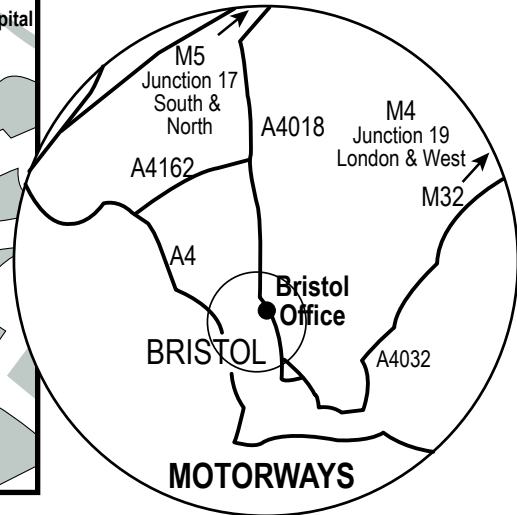

How to find Wakemans Bristol Office

Bristol Office:

16 Whiteladies Road, Clifton, Bristol BS8 2UG

Tel (0117) 973 0077 Fax: (0117) 973 3737

To reach us by road:

From London and West M32

Junction 19 off the M4 onto the M32 until it becomes the A4032. The A4032 becomes Newfoundland Way and then Newfoundland St. Turn right onto Bond Street. At the first roundabout, take the

2nd exit on to Marlborough St following signs to the Bristol Royal Infirmary. Follow this road through as it changes name from Marlborough St to Upper Maudlin St to Park Row and finally into Queens Road. Follow the one way system at the Triangle, heading towards Bristol Zoo. Take the 2nd exit off the Triangle roundabout onto Whiteladies Road (the A4018) and No 16 is on the junction of Whiteladies and St Paul's Road, turning to the left just after the traffic lights into Technology House.

From South M5 and North M5

Take Junction 17 onto the A4018, following the signs to Bristol Zoo. Carry straight along the A4018 for about 5 miles. At the junction with Redland Hill, continuing along the A4018 (now called

Westbury Rd) follow the signs to Bristol University or the Bristol Royal Infirmary. The A4018 goes through many name changes but eventually becomes Whiteladies Road. Pass the large Sainsbury's in Clifton Down Shopping Centre on your right. Go through 3 pedestrian crossings and just before the traffic lights at the junction of St Paul's Road and Whiteladies, turn right into No 16, Technology House.