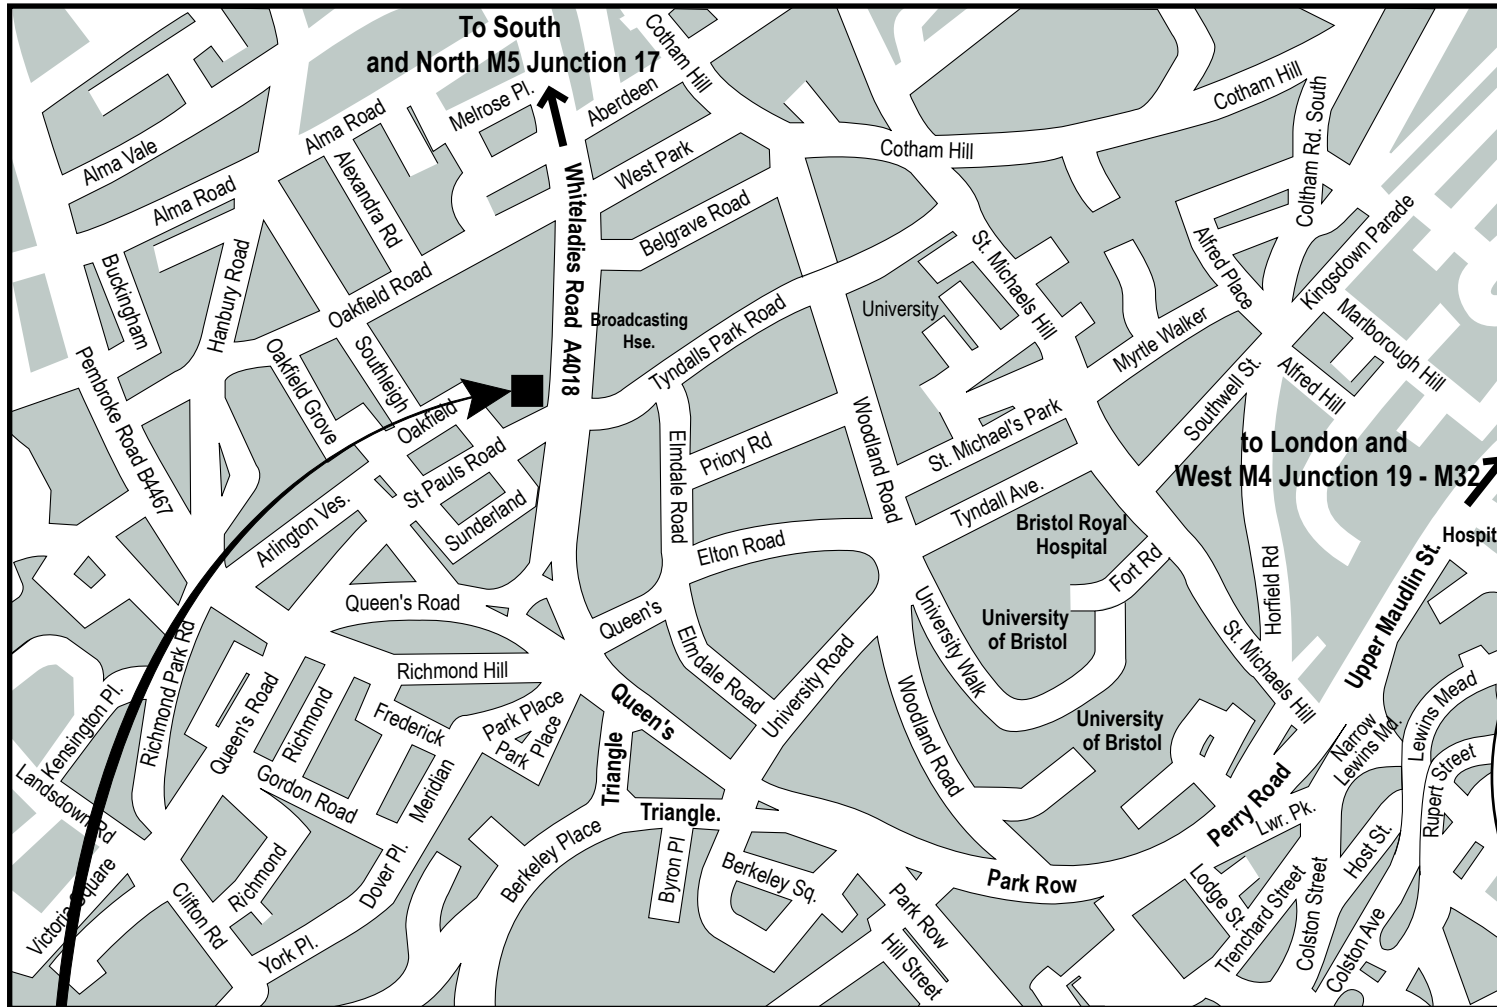

How to find Wakemans Bristol Office

Bristol Office:

16 Whiteladies Road, Clifton, Bristol BS8 2LG
Tel (0117) 973 0077 Fax: (0117) 973 3737

To reach us by road:

From London and West M32

Junction 19 off the M4 onto the M32 until it becomes the A4032. The A4032 becomes Newfoundland Way and then Newfoundland St. Turn right onto Bond Street. At the first roundabout, take the

2nd exit on to Marlborough St following signs to the Bristol Royal Infirmary. Follow this road through as it changes name from Marlborough St to Upper Maudlin St to Park Row and finally into Queens Road. Follow the one way system at the Triangle, heading towards Bristol Zoo. Take the 2nd exit off the Triangle roundabout onto Whiteladies Road (the A4018) and No 16 is on the junction of Whiteladies and St Paul's Road, turning to the left just after the traffic lights into Technology House.

From South M5 and North M5

Take Junction 17 onto the A4018, following the signs to Bristol Zoo. Carry straight along the A4018 for about 5 miles. At the junction with Redland Hill, continuing along the A4018 (now called

Westbury Rd) follow the signs to Bristol University or the Bristol Royal Infirmary. The A4018 goes through many name changes but eventually becomes Whiteladies Road. Pass the large Sainsbury's in Clifton Down Shopping Centre on your right. Go through 3 pedestrian crossings and just before the traffic lights at the junction of St Paul's Road and Whiteladies, turn right into No 16, Technology House.